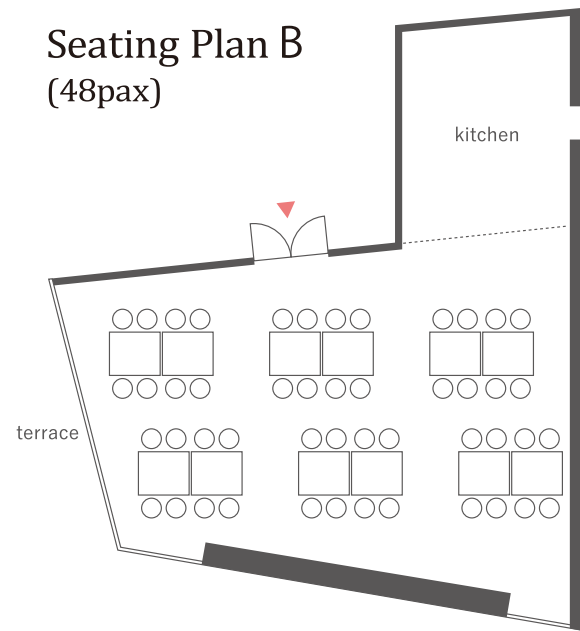

# Banquet Room UMI

## Seating Plan

- Venue 4F
- Area 75 m<sup>2</sup>
- Height 220-280cm
- Screen 100inch
- Microphone Yes