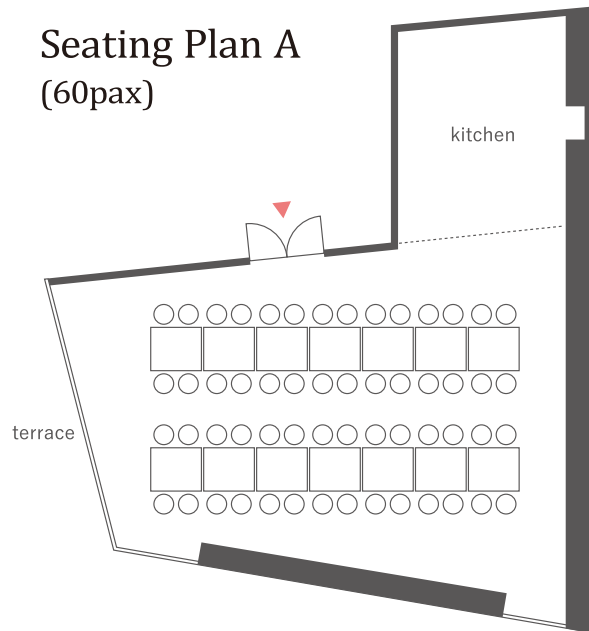

# Banquet Room UMI

## Seating Plan

- Venue 4F
- Area 75 m<sup>2</sup>
- Height 220-280cm
- Screen 100inch
- Microphone Yes