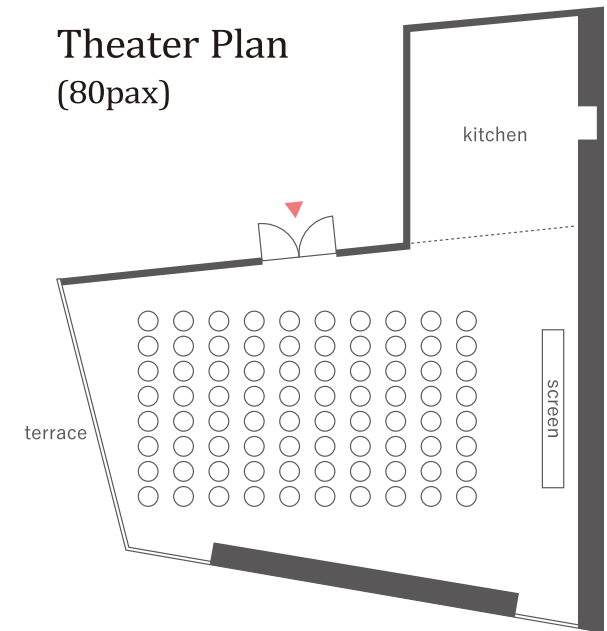

# Banquet Room UMI

## Seating Plan

- Venue 4F
- Area 75 m<sup>2</sup>
- Height 220-280cm
- Screen 100inch
- Microphone Yes